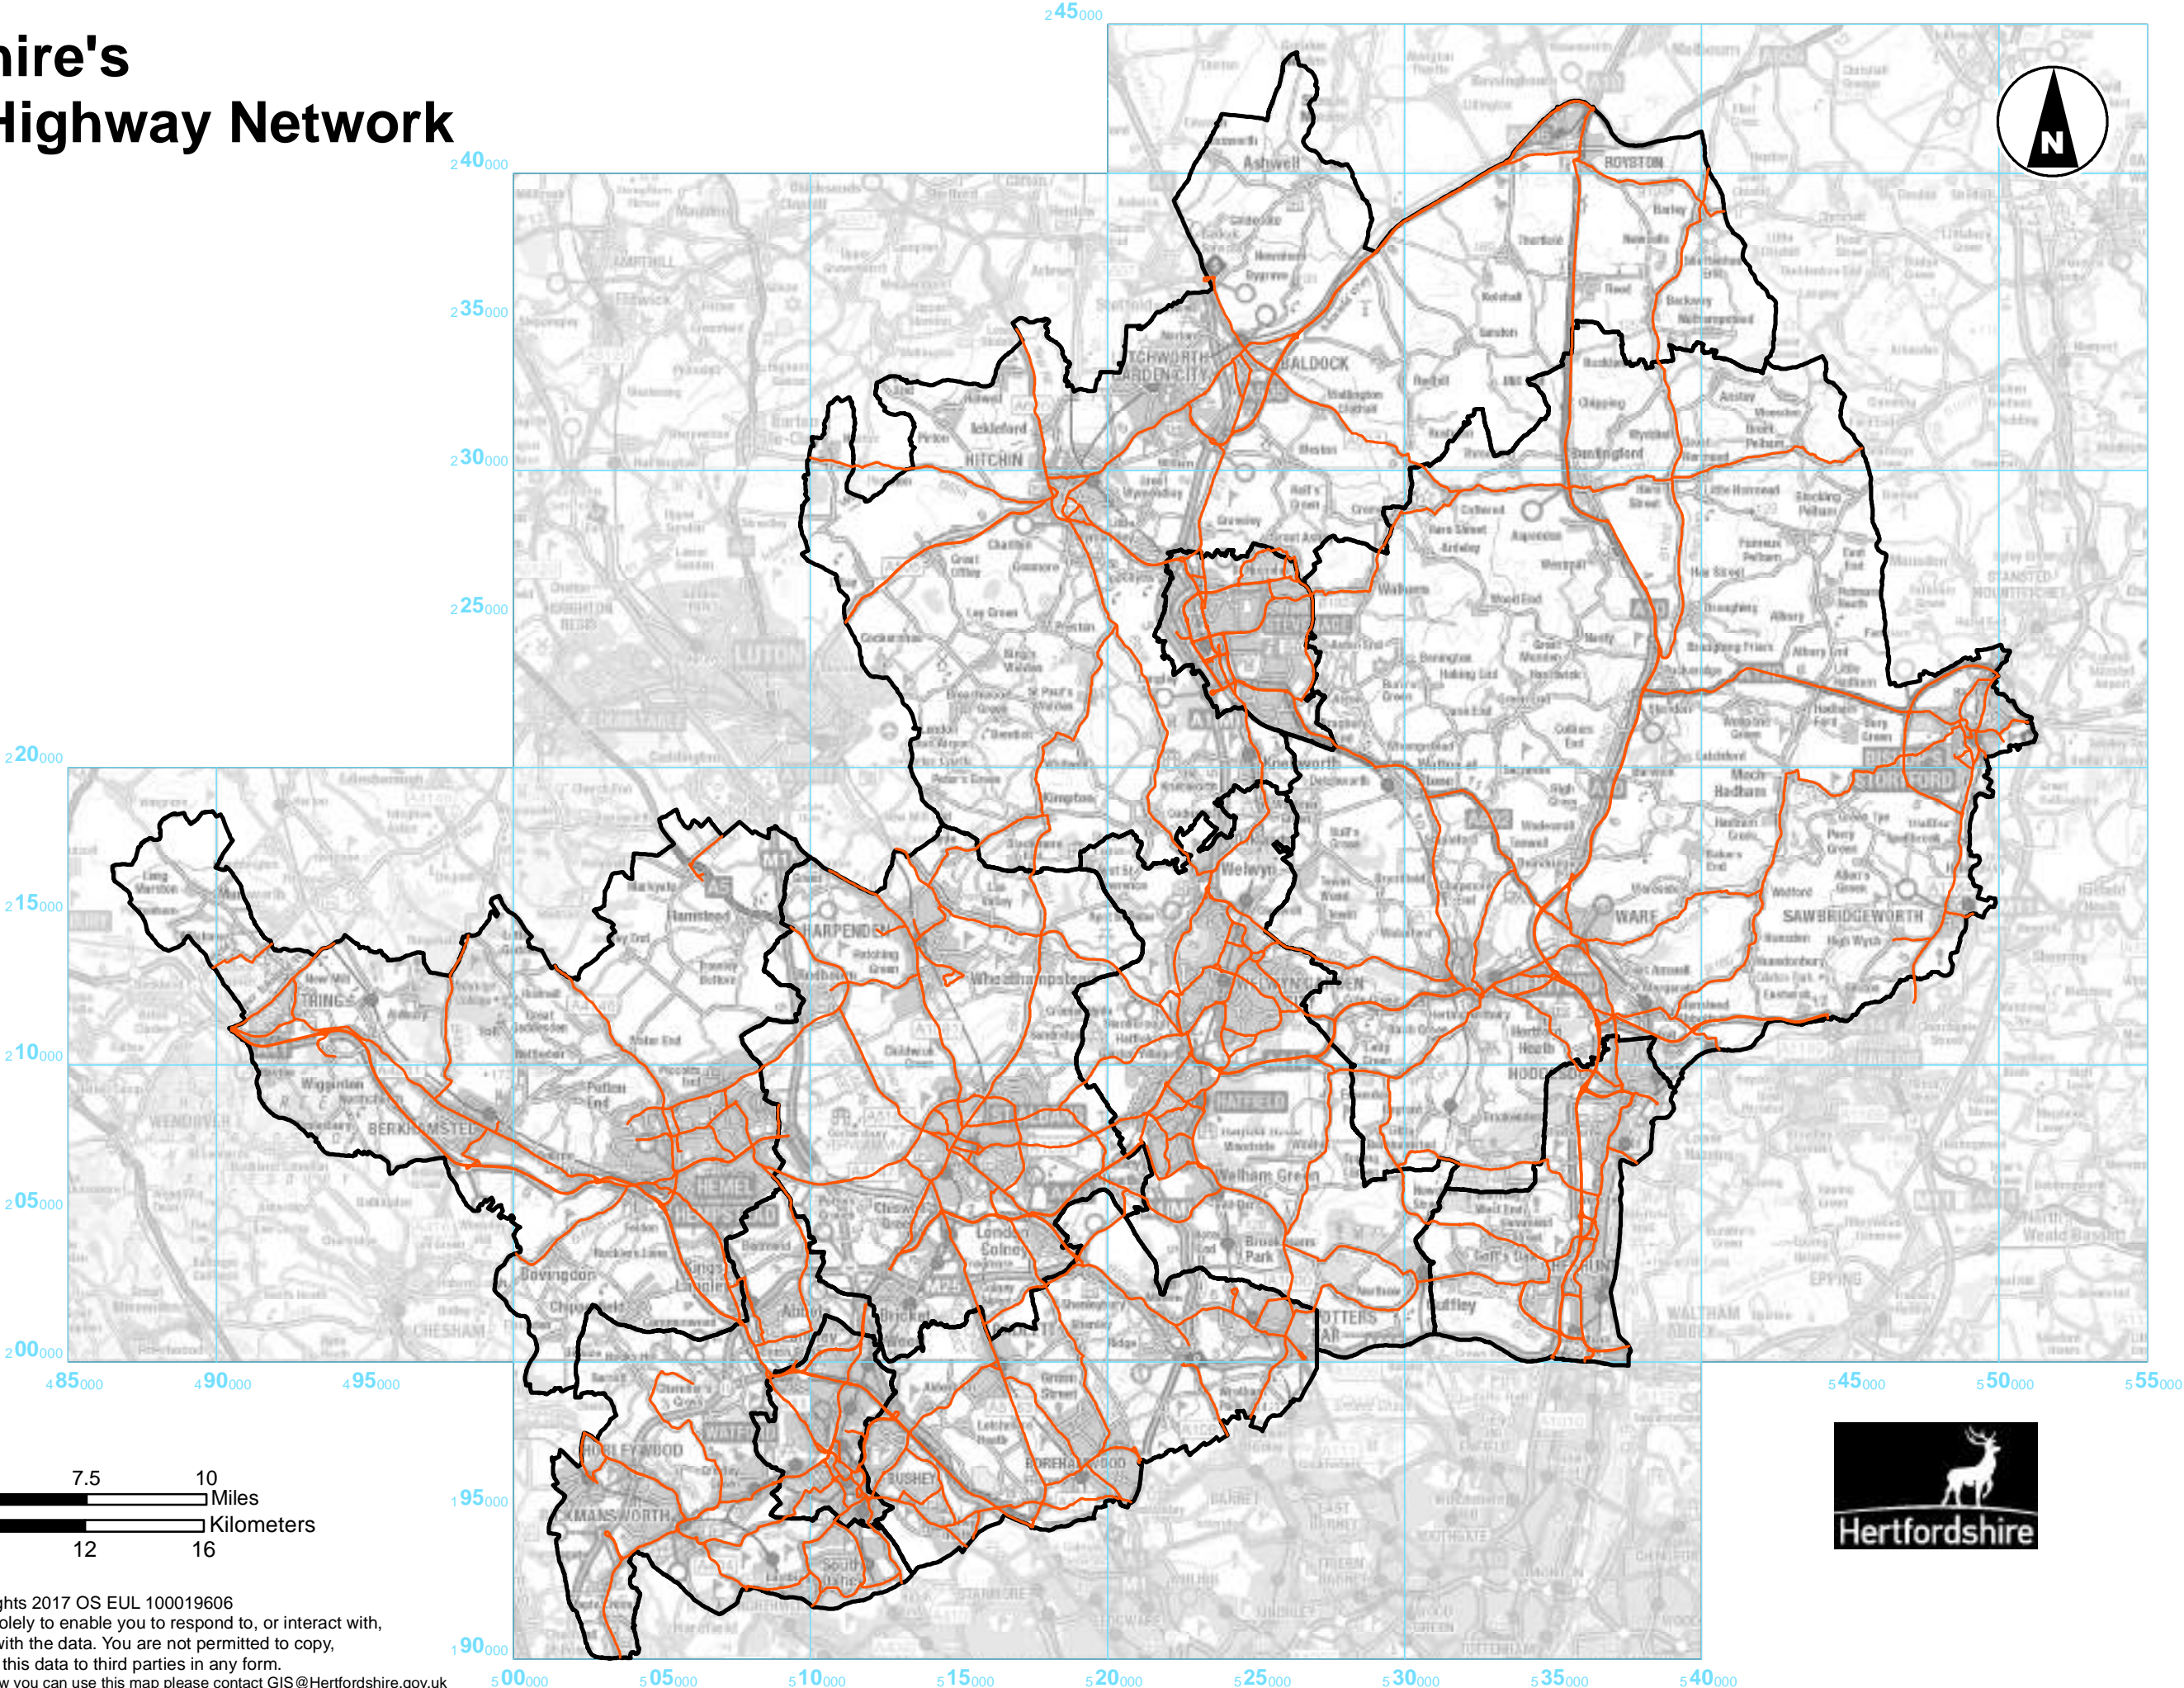

Hertfordshire's Resilient Highway Network

© Crown copyright and database rights 2017 OS EUL 100019606
 You are permitted to use this data solely to enable you to respond to, or interact with, the organisation that provided you with the data. You are not permitted to copy, sub-licence, distribute or sell any of this data to third parties in any form.
 If you have any questions concerning how you can use this map please contact GIS@Hertfordshire.gov.uk