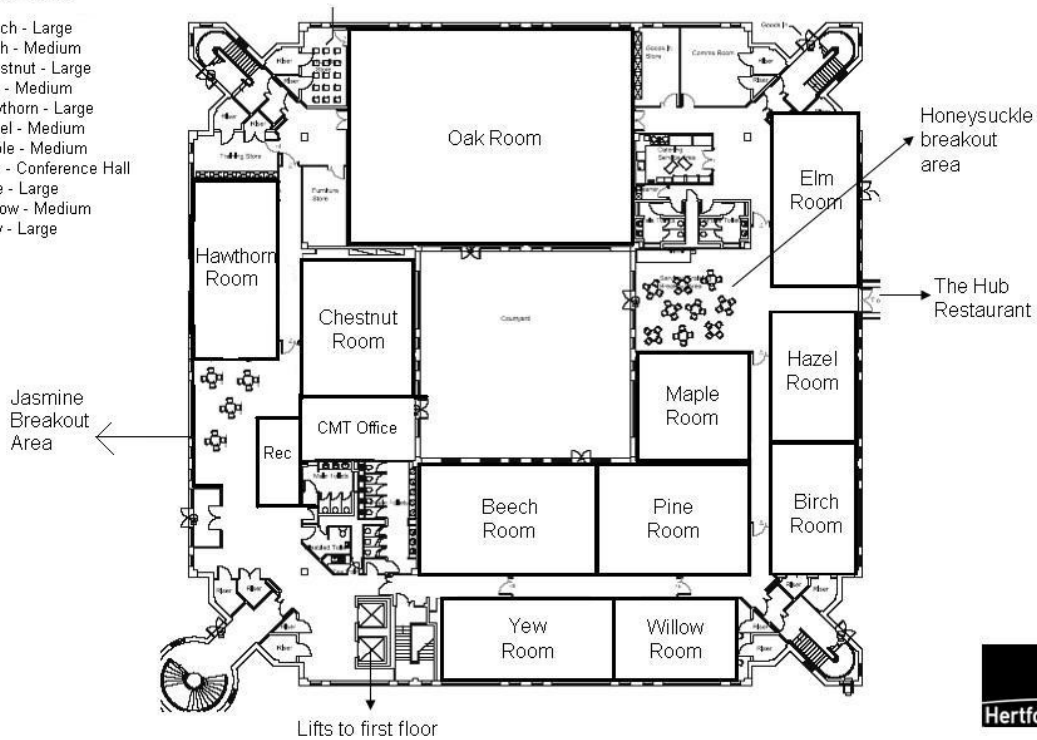

Floor plans

Hertfordshire Development Centre at Robertson House Ground floor plan

Room Size

- Beech - Large
- Birch - Medium
- Chestnut - Large
- Elm - Medium
- Hawthorn - Large
- Hazel - Medium
- Maple - Medium
- Oak - Conference Hall
- Pine - Large
- Willow - Medium
- Yew - Large

Hertfordshire Development Centre at Robertson House First floor plan

Room Size

- Ash - Large
- Cedar - Medium
- Cypress - Medium
- Laurel - Large
- Mulberry - Large
- Spruce - Large