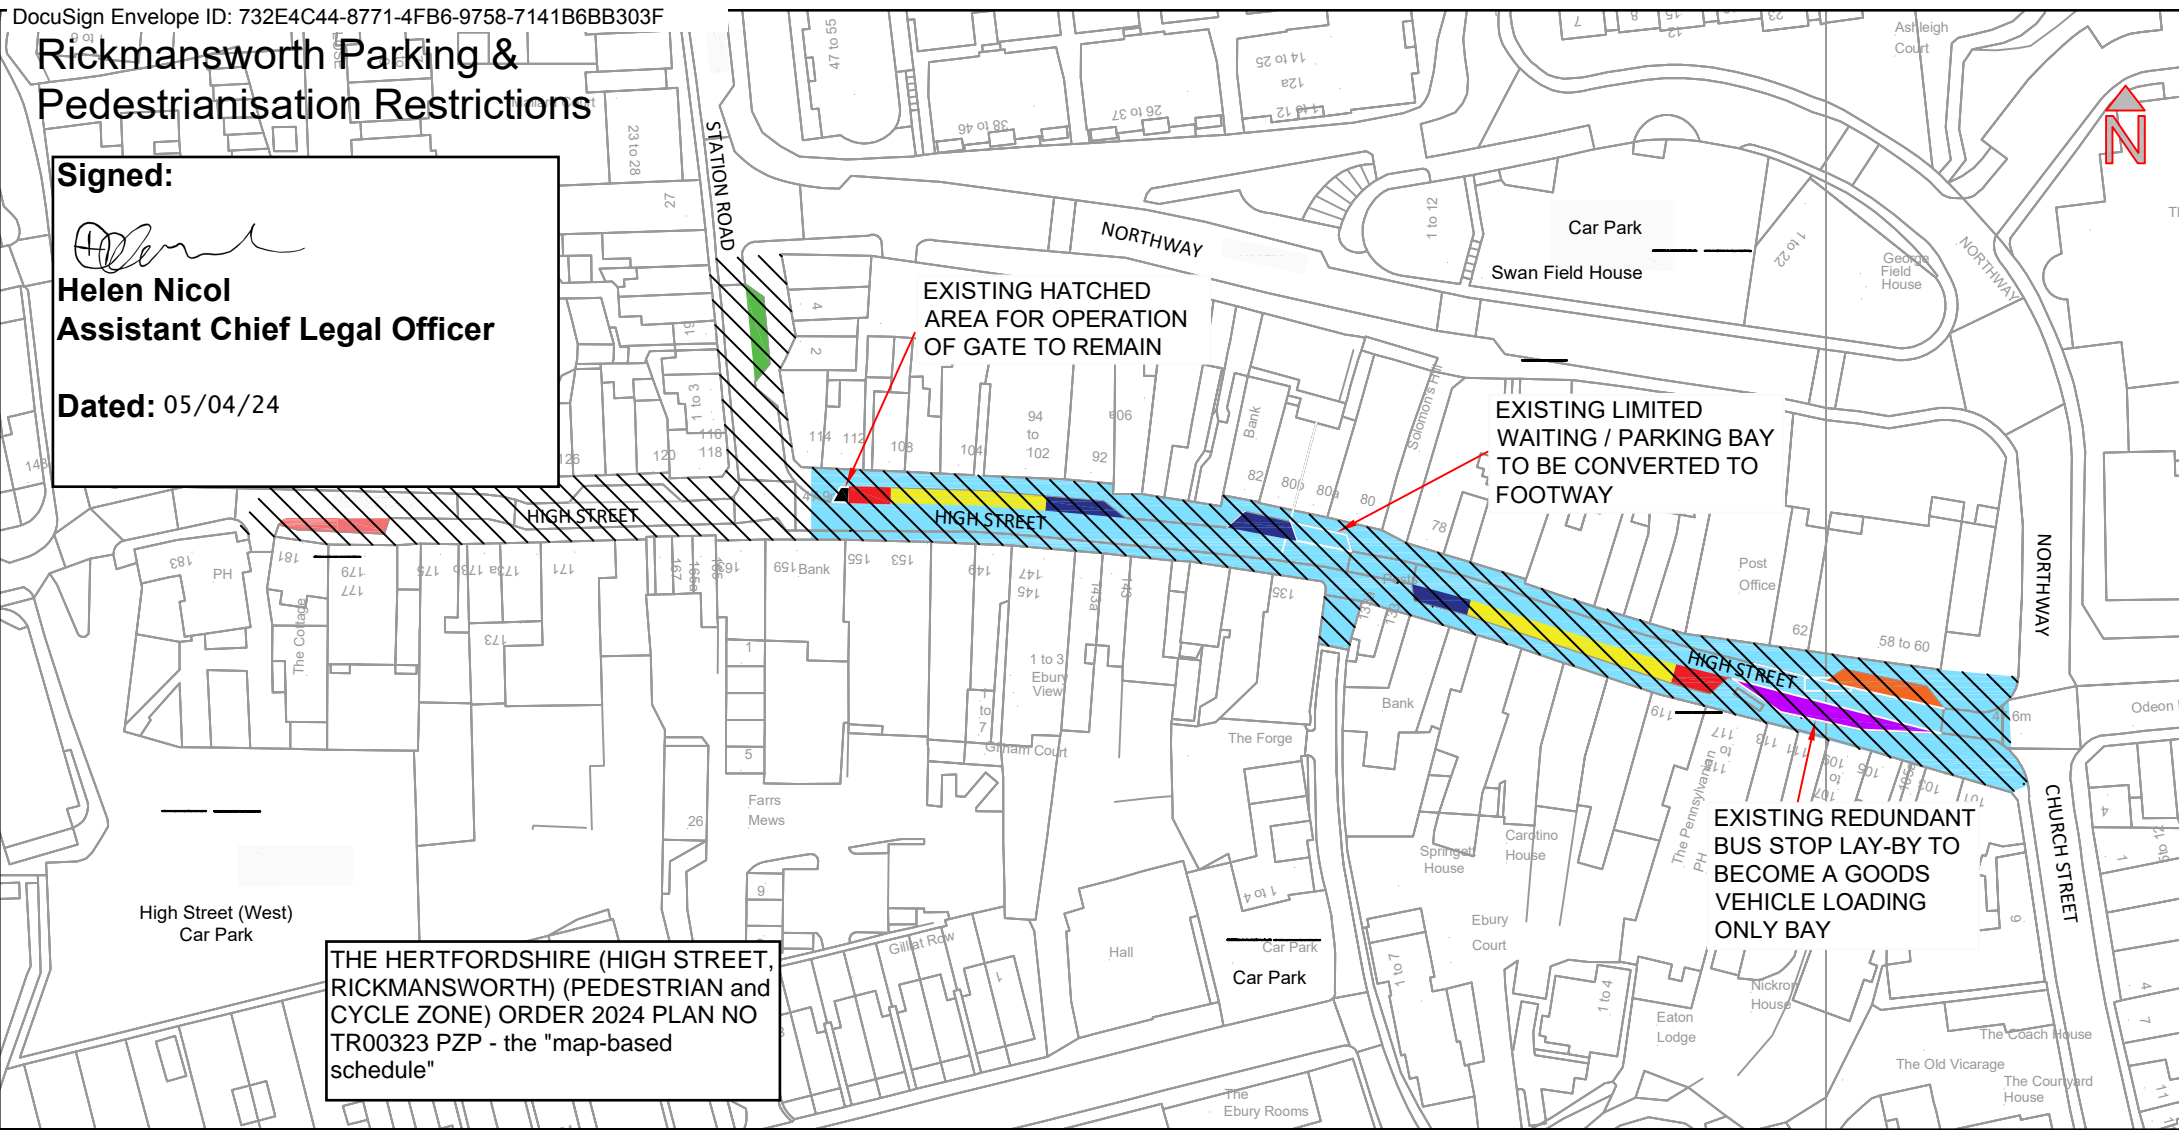

Rickmansworth Parking & Pedestrianisation Restrictions

Signed:

Helen Nicol
Assistant Chief Legal Officer

Dated: 05/04/24

EXISTING HATCHED AREA FOR OPERATION OF GATE TO REMAIN

EXISTING LIMITED WAITING / PARKING BAY TO BE CONVERTED TO FOOTWAY

EXISTING REDUNDANT BUS STOP LAY-BY TO BECOME A GOODS VEHICLE LOADING ONLY BAY

THE HERTFORDSHIRE (HIGH STREET, RICKMANSWORTH) (PEDESTRIAN and CYCLE ZONE) ORDER 2024 PLAN NO TR00323 PZP - the "map-based schedule"

LOADING & TAXI BAY
 Taxis Mon-Fri 6pm-6am next day.
 Loading only Mon-Fri 6am-6pm & Sat 6am-10am.
 HS Permit holders only Sat 10am - Mon 6am.

LIMITED WAITING PARKING & PARKING BAY
 20mins Parking Mon-Fri 6am-6pm & Sat 6am - 10am. No return within 1 hour.
 Parking Mon-Fri 6pm-6am next day
 HS Permit holders only Sat 10am -Mon 6am